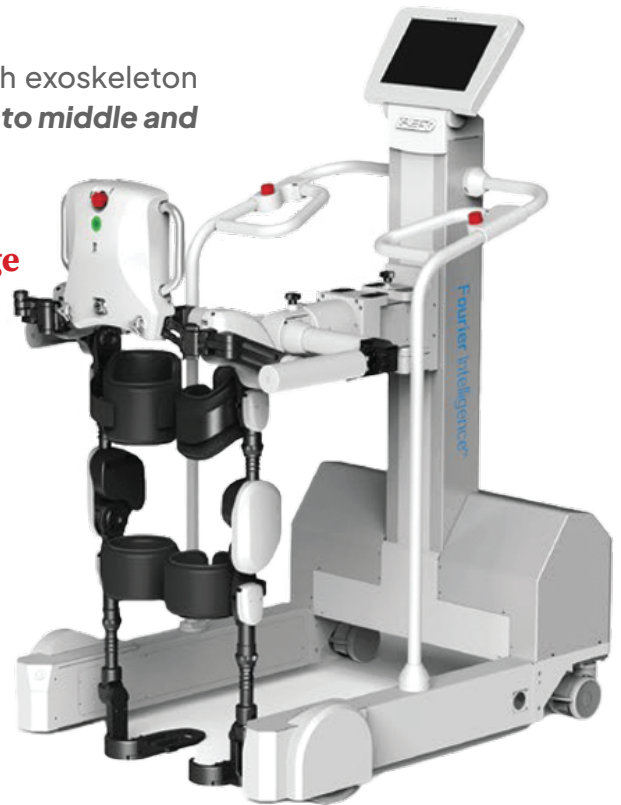

EXOMOTUS M4

Lower Extremity Rehabilitation Robotics

enerqu[®]

The Exomotus M4 is a cutting-edge **lower limb exoskeleton** designed to assist individuals with neurological conditions in walking. This innovative device offers a range of benefits, including improved mobility, strength, and overall quality of life.

Intelligent weight-supported device cooperating with exoskeleton robotics to achieve the walking training from the **early to middle and later stage**.

Strong Battery Endurance without Plug-in Usage

Wireless walking achieve more convenience.

Controllable Real-Time Dynamic Weight-Supported

Provide **real-time** dynamic weight supported following the shift of gravity center.

Comprehensive Safety Protection

Realise various **protections** with emergency button, Overload protection, Fall prevention function and Multi - handrail supporting structures.

Vertical DOF Ensuring Natural Gait Pattern

1. Sit-Stand

Lower Limb Exoskeleton to provide assistance for sit-stand training

2. Walking

Provide assistance and safety in gait training

Real-time Dynamic weight-Supporting