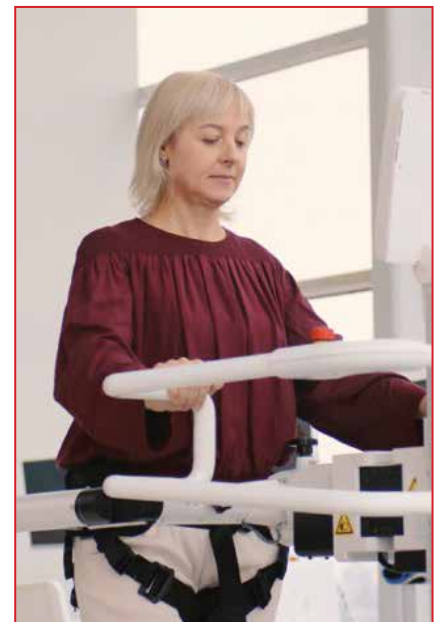

Multiple Training Scenarios