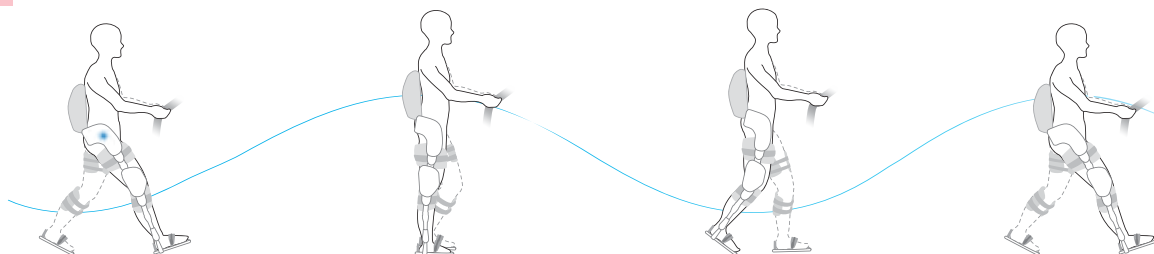

EXOMOTUS M4

Lower Extremity Rehabilitation Robotics

enerqu[®]

The Exomotus M4 is a cutting-edge **lower limb exoskeleton** designed to assist individuals with neurological conditions in walking. This innovative device offers a range of benefits, including improved mobility, strength, and overall quality of life.

Controllable Real-Time Dynamic Weight-Supported

Provide **real-time** dynamic weight supported following the shift of gravity center.

Comprehensive Safety Protection

Realise various **protections** with emergency button, Overload protection, Fall prevention function and Multi - handrail supporting structures.

Vertical DOF Ensuring Natural Gait Pattern

1. Sit-Stand

Lower Limb Exoskeleton to provide assistance for sit-stand training

2. Walking

Provide assistance and safety in gait training

Real-time Dynamic weight-Supporting