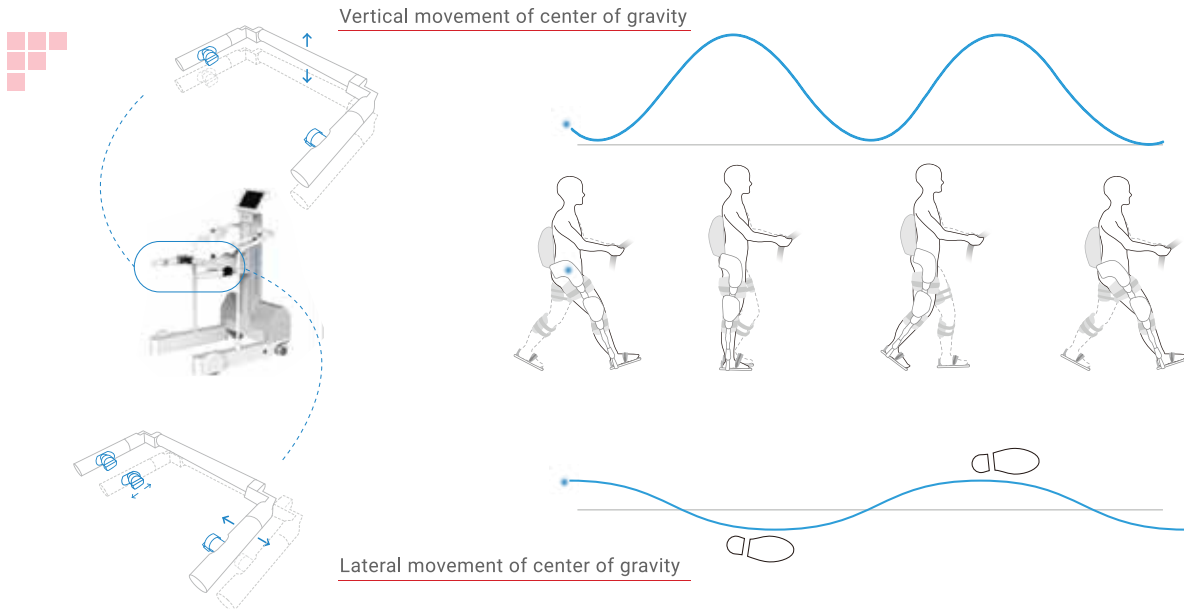

Controllable Real-Time Dynamic Weight-Supported

Provide **real-time** dynamic weight supported following the shift of gravity center.

Comprehensive Safety Protection

Realise various **protections** with emergency button, Overload protection, Fall prevention function and Multi - handrail supporting structures.

Vertical DOF Ensuring Natural Gait Pattern

1. Sit-Stand

Lower Limb Exoskeleton to provide assistance for sit-stand training

2. Walking

Provide assistance and safety in gait training

Real-time Dynamic weight-Supporting

Multiple Training Scenarios

ONE STOP SHOP FOR ALL YOUR PHYSIO AND REHAB NEEDS

energy®

Bracing & Supports
Physiotherapy Modalities
rPMS
Spinal Decompression Therapy
Transcranial Magnetic Stimulation
Hot & Cold Therapy
Exercise Therapy
Cryo Chamber
Treatment Tables
Hydrotherapy Pool
Underwater Treadmill
Virtual Rehab
Balancing Platform
GAIT Lab
Isokinetic System
NeuroRehabilitation Robot
Robotic GAIT Trainer
Spine & Whole Body Analysis