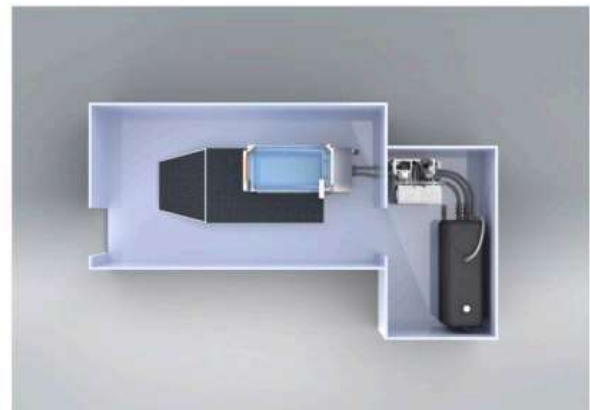

FOCUS Trainer

The Benchmark of Our Range

Elevating health, mobility & wellbeing worldwide

The FOCUS system includes a treadmill chamber with platform and ramp (as shown), plant equipment and a water storage tank (sited in separate plant room).

Installation requirements:

Ceiling height: 2.5m

Door height: 2m

Door width: 1m

Floor loading: 1250kg/m²

01952 885112 | lifestyle@hydrophysio.com | www.hydrophysio.com

FEATURES

- | | |
|---|--|
| [+] LARGE OBSERVATION WINDOWS | [+] STRIDE LENGTH INDICATORS |
| [+] 10" TOUCH SCREEN | [+] FOLD DOWN SEATING (130kg capacity) |
| [+] DUAL SPEED RESISTANCE JETS | [+] OPERATOR PLATFORMS |
| [+] BLUE LED UNDERWATER LIGHTING | [+] UV FILTRATION |
| [+] TREADMILL SYSTEM MONITORING | [+] CHEMICAL FEEDER |
| [+] STAINLESS STEEL CONSTRUCTION | [+] STRUCTURAL GLASS WITH 360° MONITORING |
| [+] OUTWARD OPENING DOOR WITH PATENTED LATCH DEVICE | [+] COMMERCIAL CARTRIDGE FILTRATION SYSTEM |

TECHNICAL SPECIFICATION

Maximum user load	250kg (550lbs) assuming 50% weight bearing in water
Treadmill speed range	0.5 - 16kph
Water depth range	0 - 1200mm (48")
Temperature range	From ambient - 40°C (104°F)
Trainer dimensions (excluding display)	L 1640mm (65") x W 880mm (71") x H 1650mm (65")
Complete system weight	Dry - 1050kg (2315 lbs) Full - 2850kg (6283 lbs)
Capacity	1800 litres (396 UK gals, 476 US gals)
Max distance between treadmill & plant equipment	10m (394")
Fill/empty times	Approx 3½ minutes to max depth
Power	400V 3 phase neutral & earth 50/60hz 40A per phase